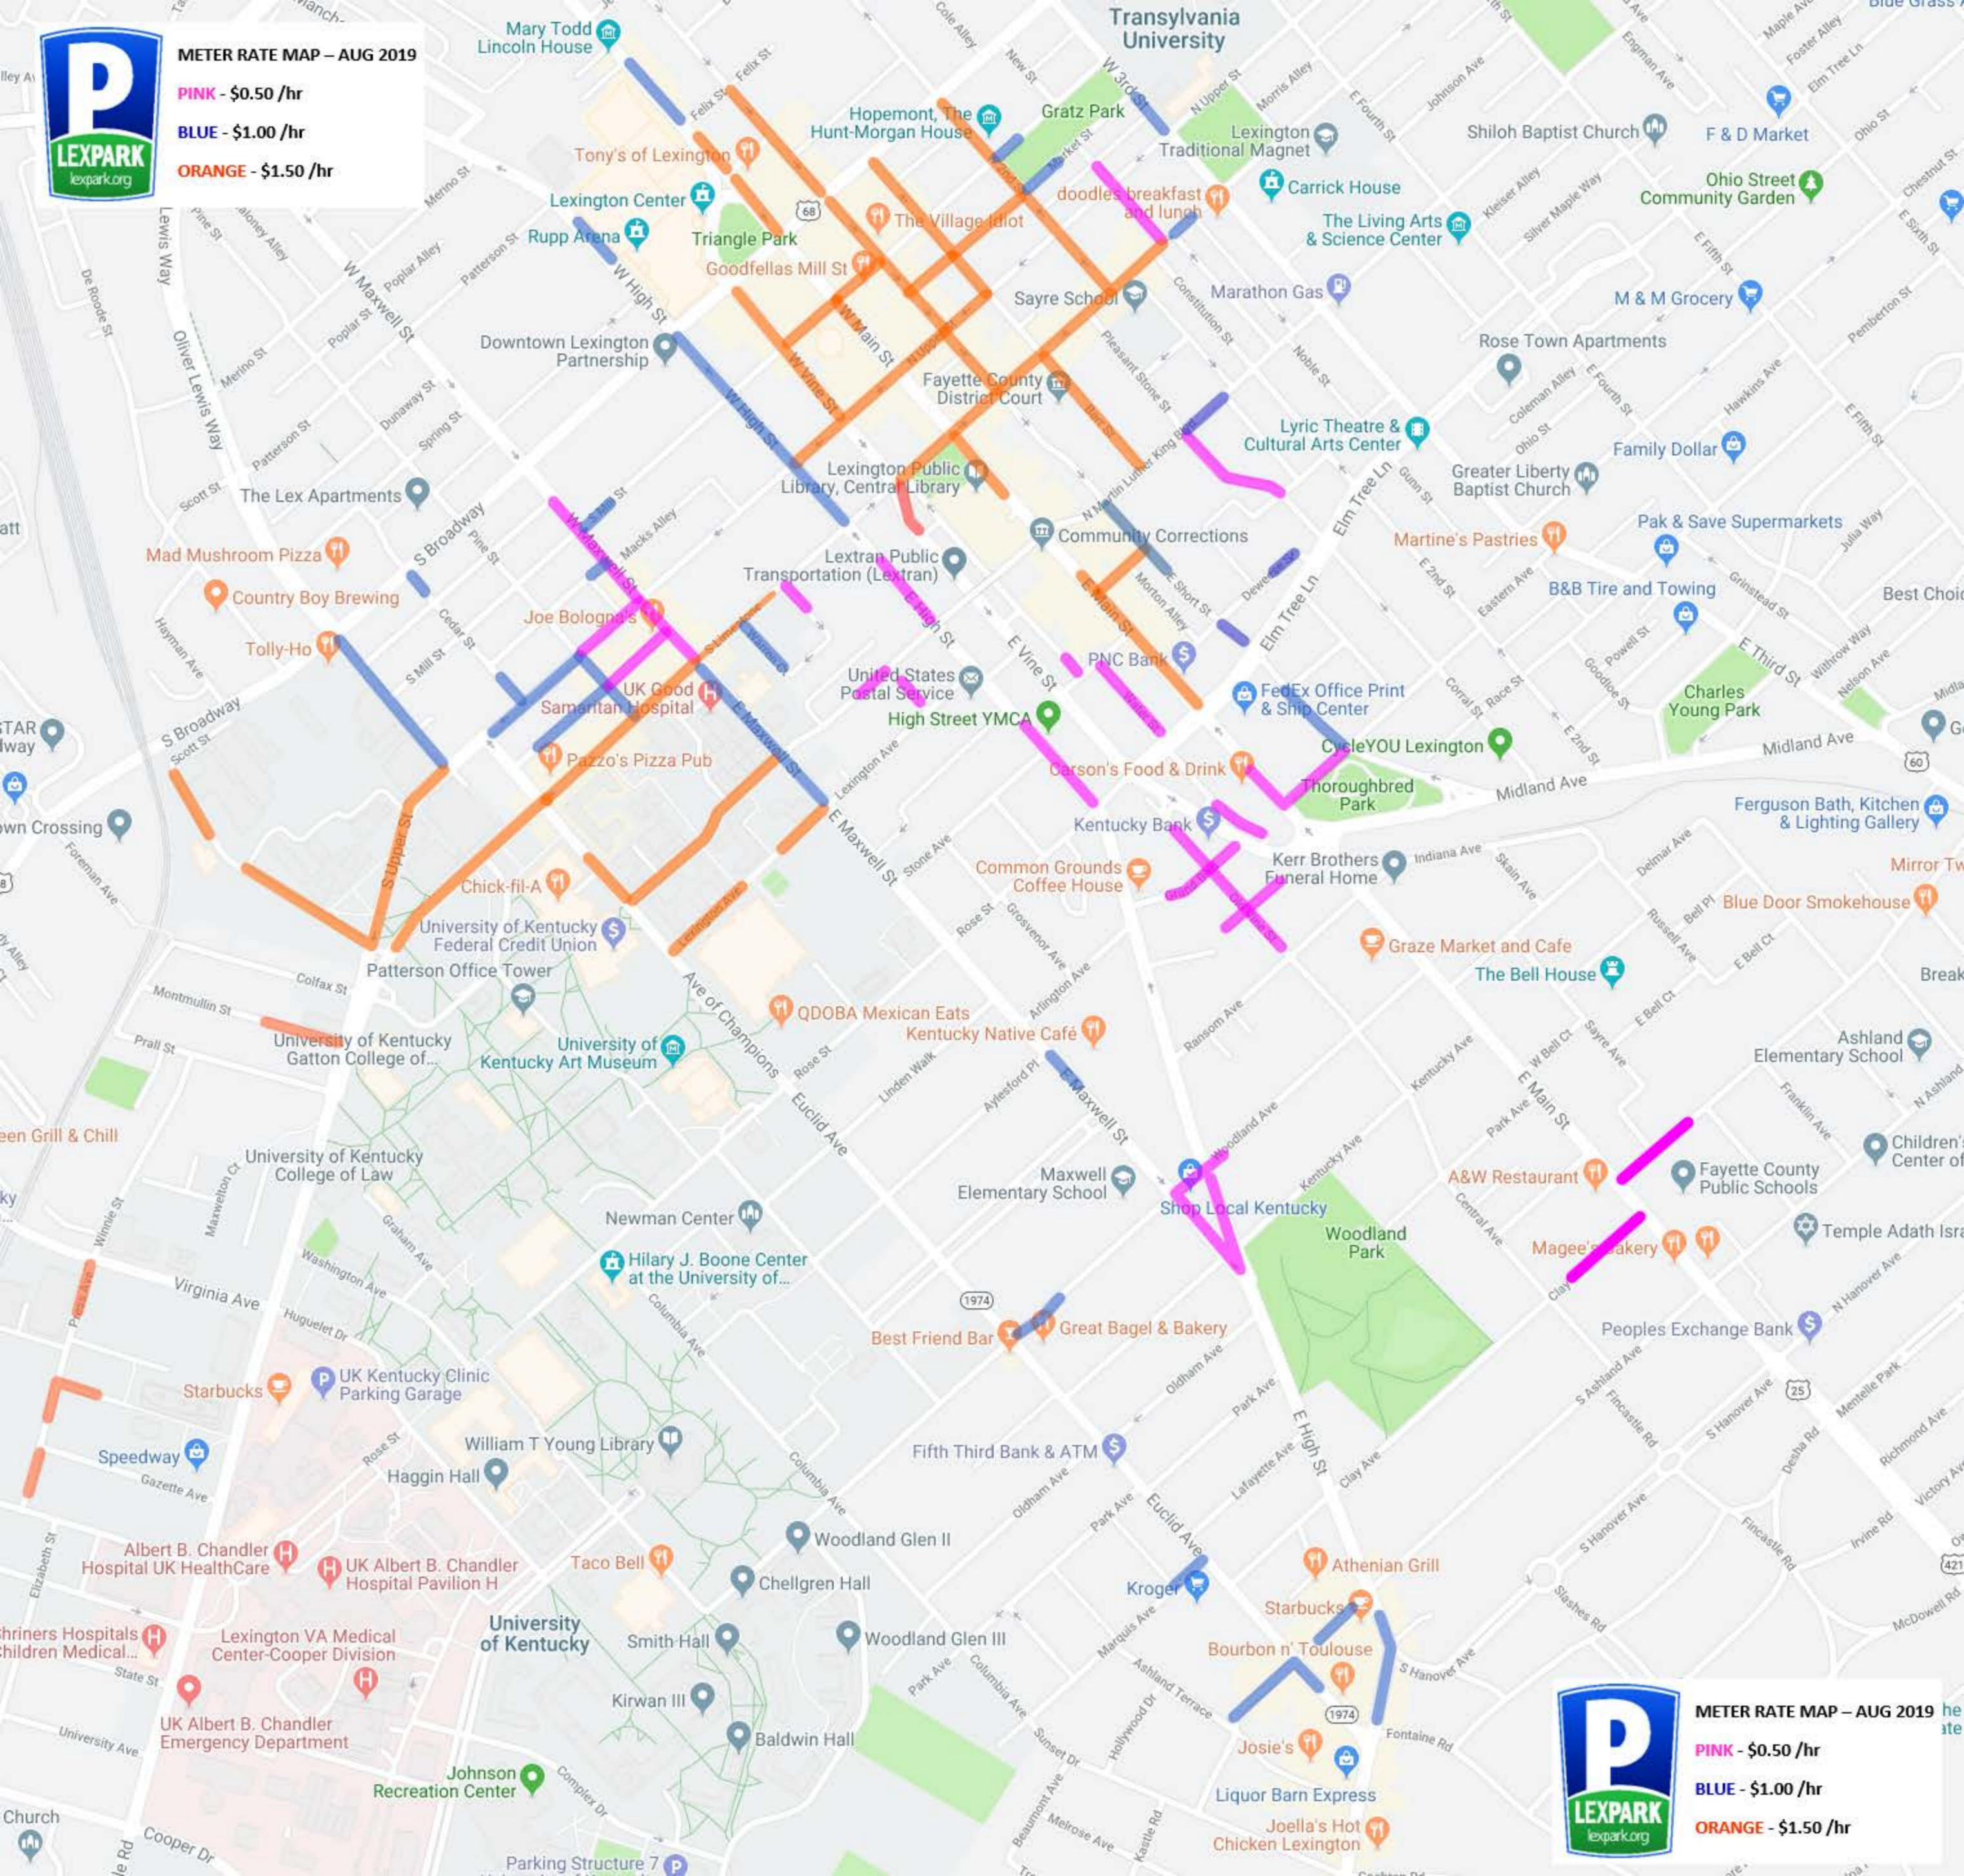

METER RATE MAP – AUG 2019

- PINK** - \$0.50 /hr
- BLUE** - \$1.00 /hr
- ORANGE** - \$1.50 /hr

METER RATE MAP – AUG 2019

- PINK** - \$0.50 /hr
- BLUE** - \$1.00 /hr
- ORANGE** - \$1.50 /hr